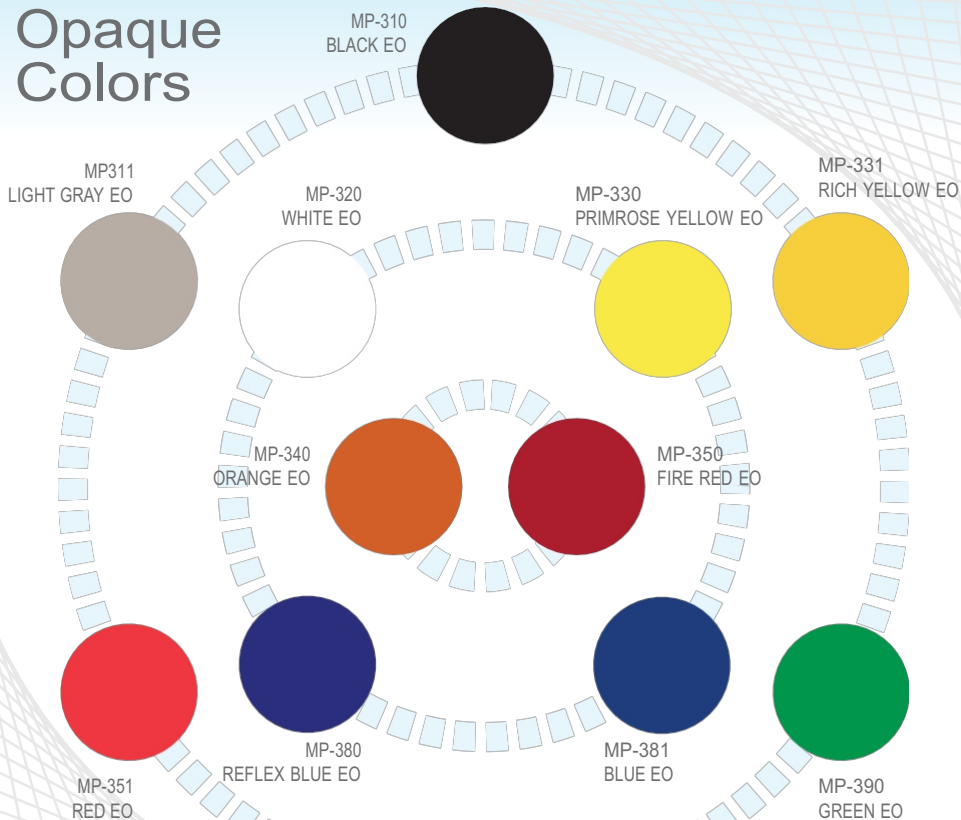

# Mixing Colors

**SIGMA**<sup>®</sup>

# Opaque Colors

**SIGMA®**

# Metallic Colors

MP-300  
METALLIC SILVER

MP-305  
RICH  
METALLIC GOLD

MP-306  
BRIGHT  
METALLIC GOLD

MP-307  
PALE  
METALLIC GOLD

MP-P CYAN  
PROCESS CYAN

MP-P MAGENTA  
PROCESS MAGENTA

MP-P YELLOW  
PROCESS YELLOW

# CMYK Colors

**SIGMA®**