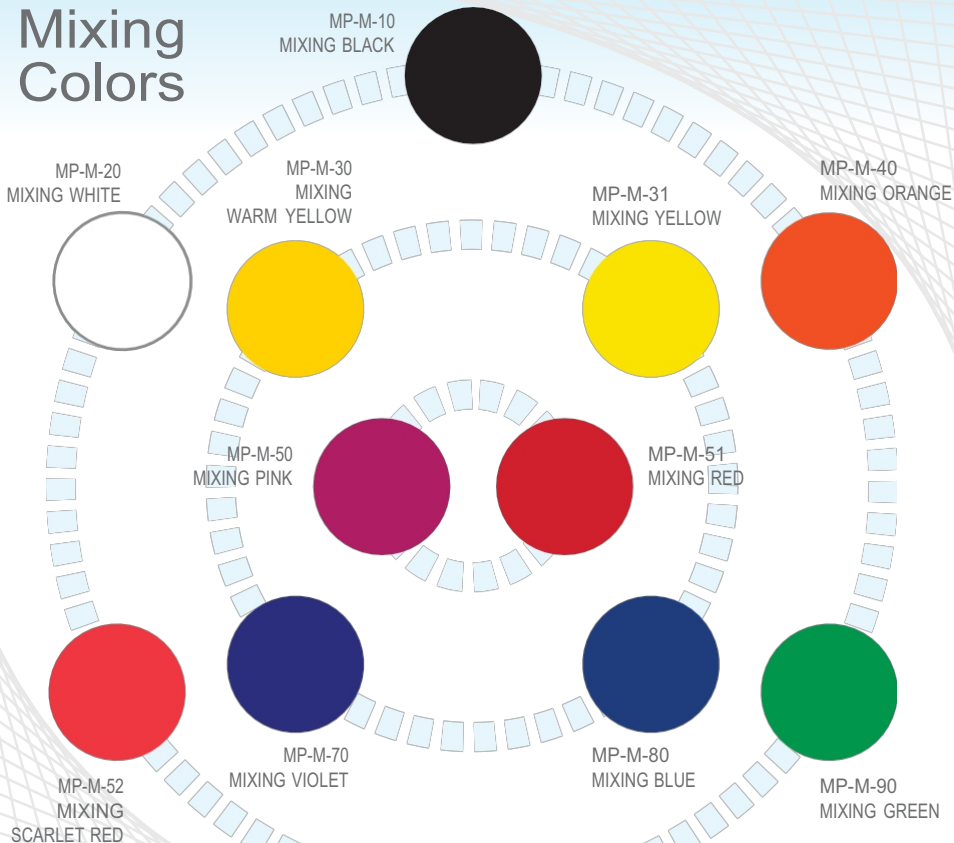

# Mixing Colors

**SIGMA**<sup>®</sup>

# Opaque Colors

**SIGMA®**

# Metallic Colors

MP-300  
METALLIC SILVER

MP-305  
RICH  
METALLIC GOLD

MP-306  
BRIGHT  
METALLIC GOLD

MP-307  
PALE  
METALLIC GOLD

MP-P CYAN  
PROCESS CYAN

MP-P MAGENTA  
PROCESS MAGENTA

MP-P YELLOW  
PROCESS YELLOW

# CMYK Colors

**SIGMA®**