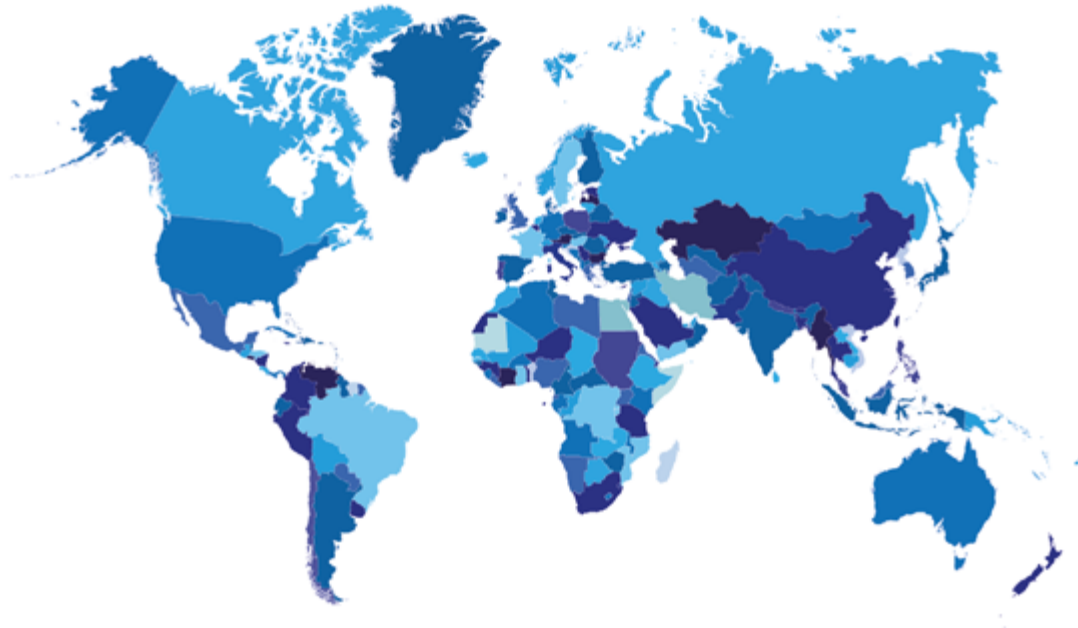

Process Colours

Code	Colours	Carbogloss 26.000	Hi-Gloss 35.000	Vinilflat 38.000	Texylon 58.000	Ondaflute 85.000
297E	Yellow	•	•	•	•	•
397E	Magenta	•	•	•	•	•
497E	Cyan	•	•	•	•	•
797E	Black	•	•	•	•	•

The tables above refer only to products already in stock. Please check the availability of other shades in the specific Technical Data Sheets